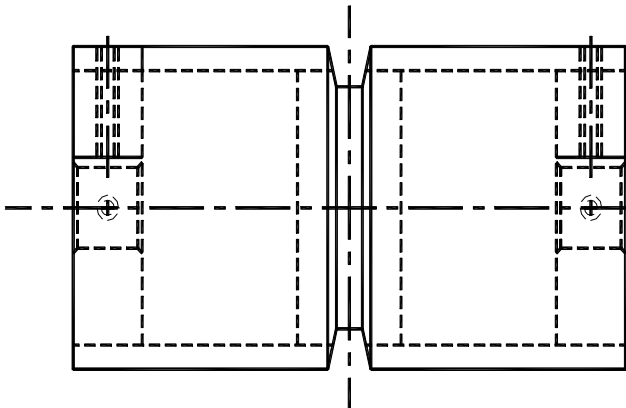

MACHINED PULLEYS
Order By Part Number

STYLE PUL01
CROWNED FACE PULLEY

STYLE PUL02
FLAT FACE PULLEY

STYLE PUL03
FLAT FACE PULLEY
WITH SINGLE V-GUIDE GROOVE
AT CENTER OF PULLEY
(STANDARD A, B, C
SECTION GROOVE)

STYLE PUL04
FLAT FACE PULLEY
WITH DOUBLE V-GUIDE
GROOVES AT ENDS OF PULLEY
(STANDARD A, B, C
SECTION GROOVES)