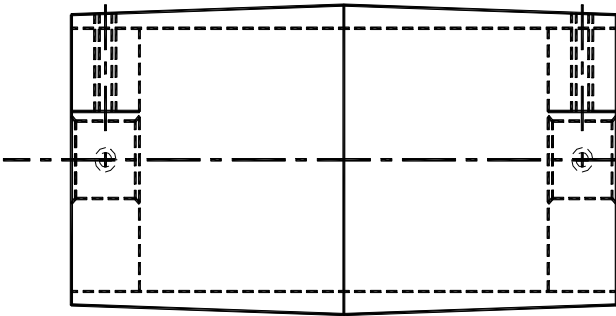

MACHINED PULLEYS
Order By Part Number

STYLE PUL01
CROWNED FACE PULLEY

STYLE PUL02
FLAT FACE PULLEY

STYLE PUL03
FLAT FACE PULLEY
WITH SINGLE V-GUIDE GROOVE
AT CENTER OF PULLEY
(STANDARD A, B, C
SECTION GROOVE)

STYLE PUL04
FLAT FACE PULLEY
WITH DOUBLE V-GUIDE
GROOVES AT ENDS OF PULLEY
(STANDARD A, B, C
SECTION GROOVES)