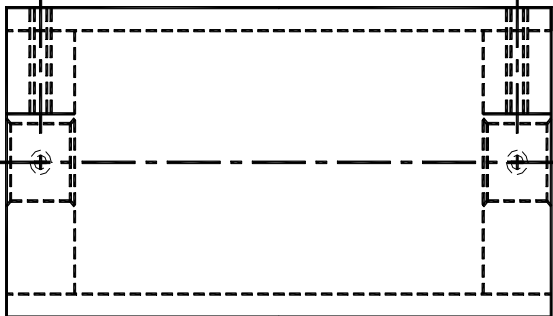

MACHINED PULLEYS
Order By Part Number

STYLE PUL01
CROWNED FACE PULLEY

STYLE PUL02
FLAT FACE PULLEY

STYLE PUL03
FLAT FACE PULLEY
WITH SINGLE V-GUIDE GROOVE
AT CENTER OF PULLEY
(STANDARD A, B, C
SECTION GROOVE)

STYLE PUL04
FLAT FACE PULLEY
WITH DOUBLE V-GUIDE
GROOVES AT ENDS OF PULLEY
(STANDARD A, B, C
SECTION GROOVES)