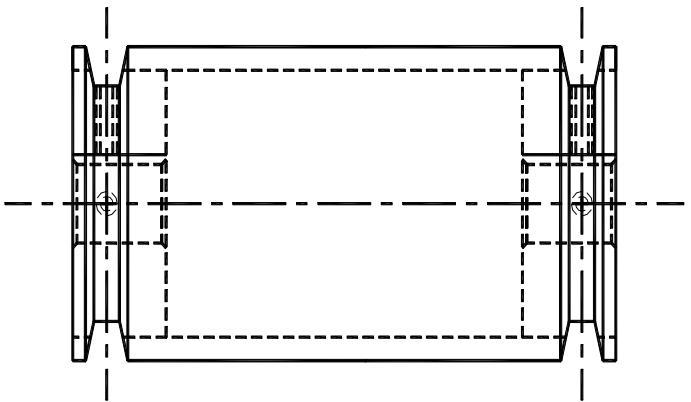

MACHINED PULLEYS
Order By Part Number

STYLE PUL01
CROWNED FACE PULLEY

STYLE PUL02
FLAT FACE PULLEY

STYLE PUL03
FLAT FACE PULLEY
WITH SINGLE V-GUIDE GROOVE
AT CENTER OF PULLEY
(STANDARD A, B, C
SECTION GROOVE)

STYLE PUL04
FLAT FACE PULLEY
WITH DOUBLE V-GUIDE
GROOVES AT ENDS OF PULLEY
(STANDARD A, B, C
SECTION GROOVES)